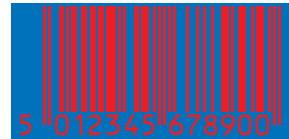

Barcode Colour Guide

Non Scannable:

Red on Blue

Although we have made every effort to certify the information in this document, Label-form Ltd cannot accept responsibility for any errors or omissions or for any losses that may arise as a result, but it is our policy to correct any errors of fact whenever we can.